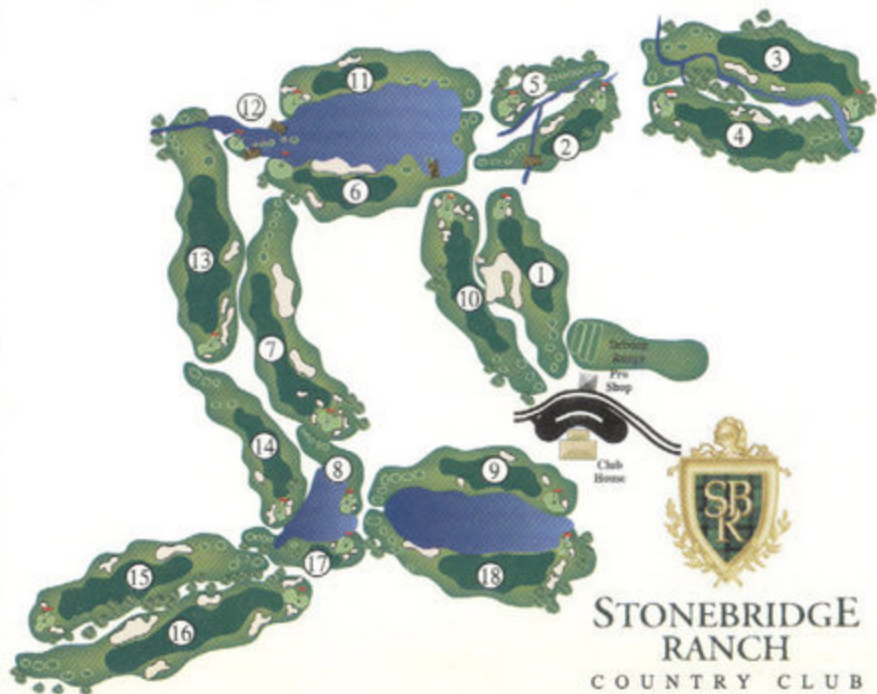

- Black Professionals
- Gold Handicaps 5 and under
- Blue Handicaps 6-12
- White Handicaps 13+

STONEBRIDGE RANCH

COUNTRY CLUB

The Dye Course - 7003 Beacon Hill Road - McKinney Texas 75070 - (972)529-5992 - www.stonebridgecountryclub.com

Date: _____ Scorer: _____ Attest: _____

- **USGA** rules shall govern all play, except where modified by local rules.
- Please observe proper golf attire.
- Play without delay and observe proper golf etiquette.
- Railroad ties within a hazard, are an integral part of the golf course.
- For players' interest and safety, please observe all posted information.
- Granite yardage markers measured to the center of greens.
- Sprinkler heads measured to front of greens.
- Carts are required to observe all signs directing their movement.
- Sandy areas identified by a blue stake or pampas grass growing within the area are not hazards.
- The pace of play expectation is 4 hours and 20 minutes.

A Member of the ClubCorp Family

STONEBRIDGE RANCH
COUNTRY CLUB

The Dye Course ~ A Pete Dye Signature Course